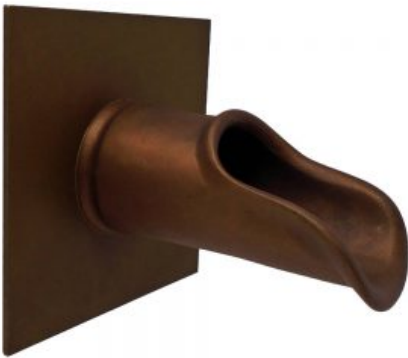

## NAPA SCUPPER

The style and décor of the Napa Valley shares influence with the centuries-old Mediterranean, Italian and French countryside.

The Napa Scupper is a wall mounted spout with a short projection...

[Read More](#)

**SKU:** S62

**Price:** \$265.00 - \$335.00