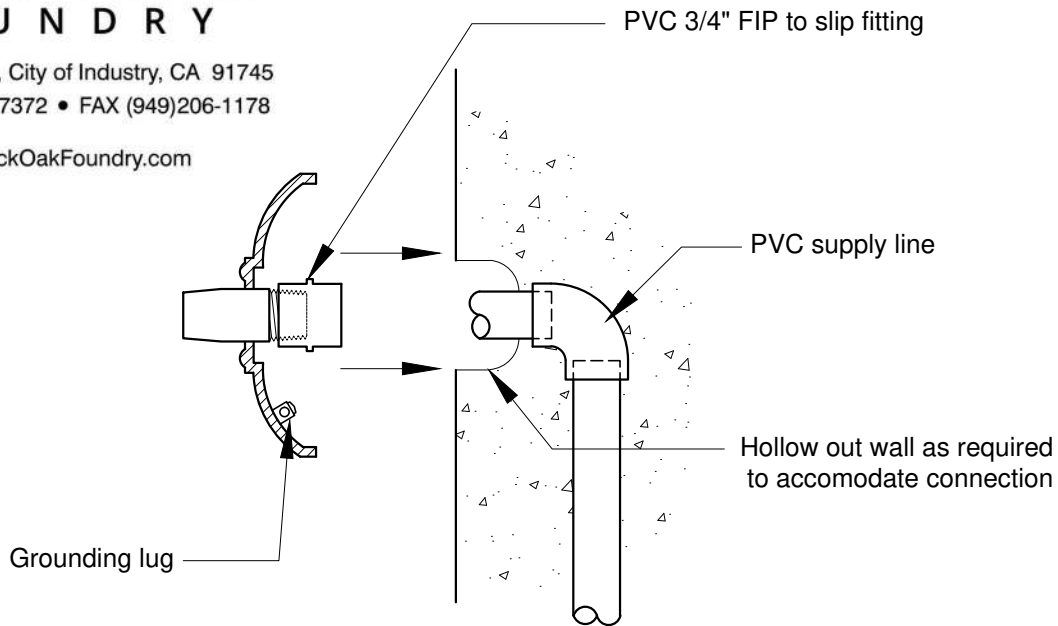

BLACK OAK FOUNDRY

16205 Ward Way, City of Industry, CA 91745
Phone (949)305-7372 • FAX (949)206-1178

www.BlackOakFoundry.com

NOTE:

This drawing is only a guide to be used in planning the placement and layout of the spout.

When laying out the final location of the plumbing and mounting studs, use the exact piece that will be installed.