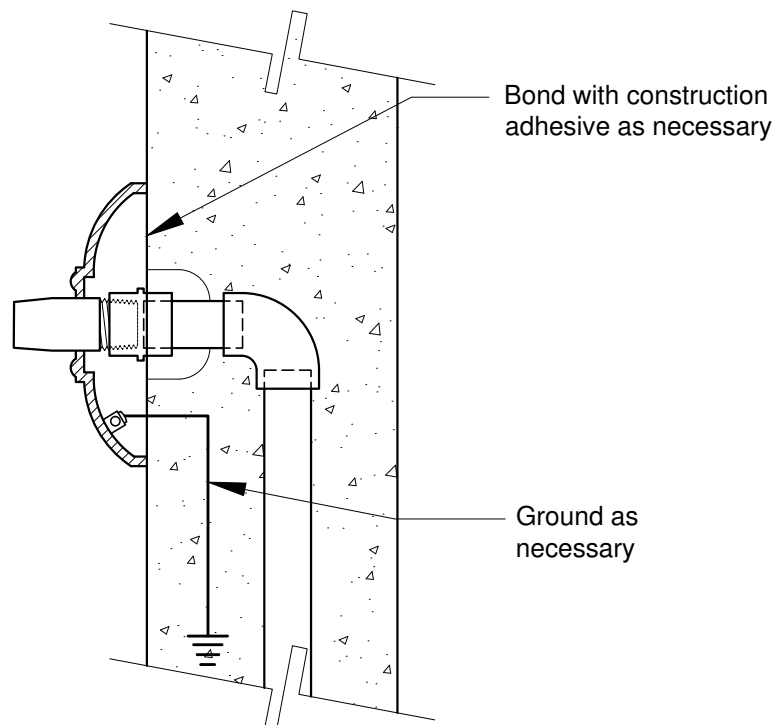

BLACK OAK FOUNDRY

16205 Ward Way, City of Industry, CA 91745
Phone (949)305-7372 • FAX (949)206-1178

www.BlackOakFoundry.com

NOTE:

This drawing is only a guide to be used in planning the placement and layout of the spout.

When laying out the final location of the plumbing and mounting studs, use the exact piece that will be installed.