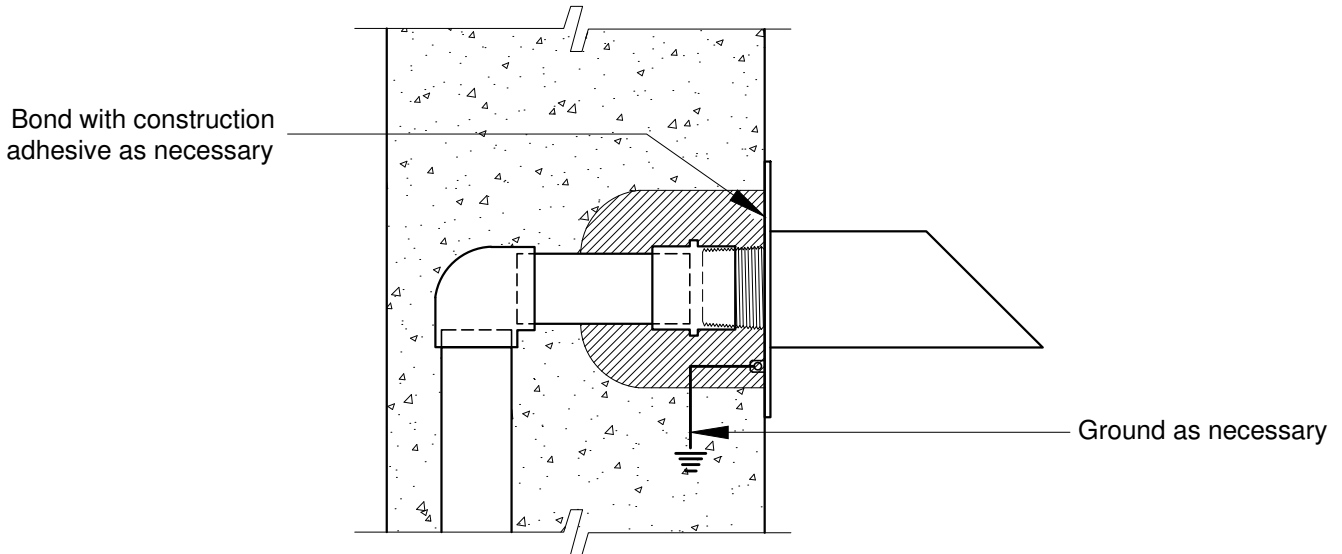

16205 Ward Way, City of Industry, CA 91745
 Phone (949)305-7372 • FAX (949)206-1178

www.BlackOakFoundry.com

NOTE:

This drawing is only a guide to be used in planning the placement and layout of the spout. When laying out the final location of the plumbing and mounting studs, use the exact piece that will be installed.