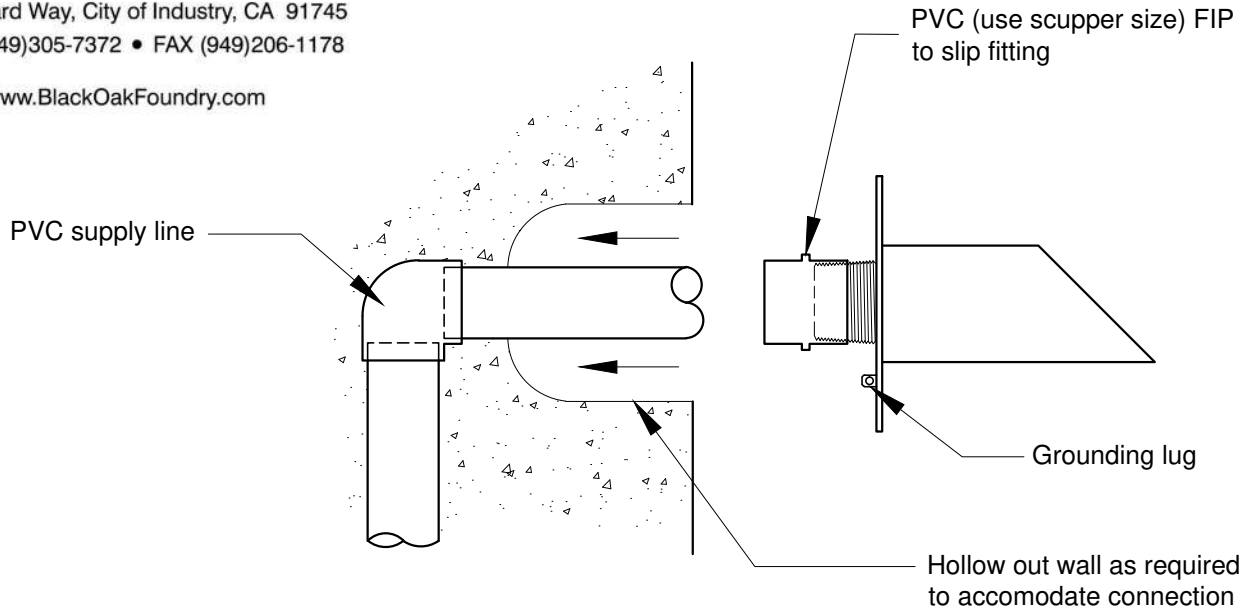

16205 Ward Way, City of Industry, CA 91745
 Phone (949)305-7372 • FAX (949)206-1178

www.BlackOakFoundry.com

NOTE:

This drawing is only a guide to be used in planning the placement and layout of the spout. When laying out the final location of the plumbing and mounting studs, use the exact piece that will be installed.