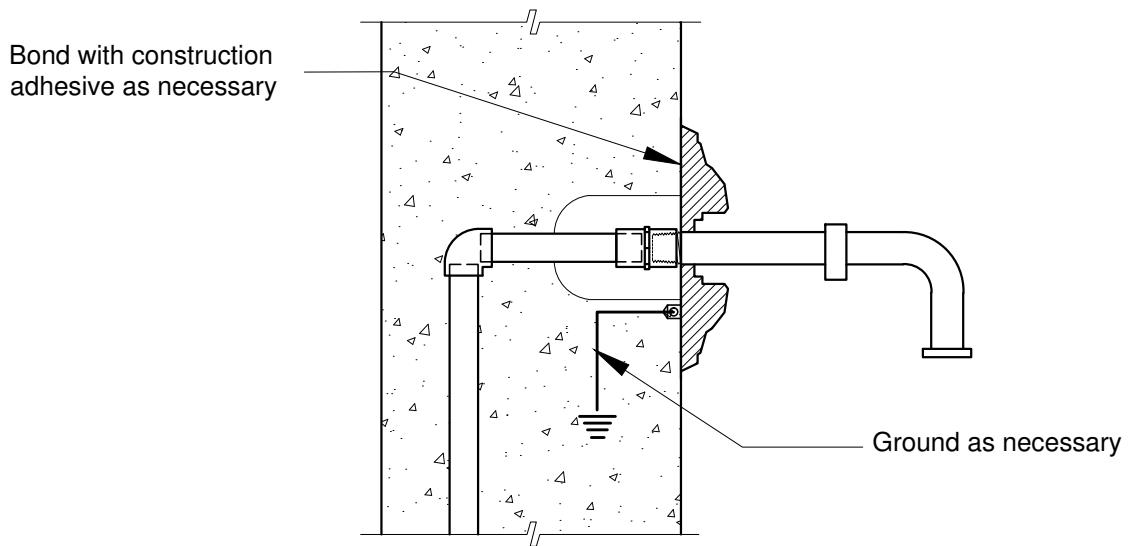

BLACK OAK FOUNDRY

16205 Ward Way, City of Industry, CA 91745
Phone (949)305-7372 • FAX (949)206-1178

www.BlackOakFoundry.com

NOTE:

This drawing is only a guide to be used in planning the placement and layout of the spout. When laying out the final location of the plumbing and mounting studs, use the exact piece that will be installed.