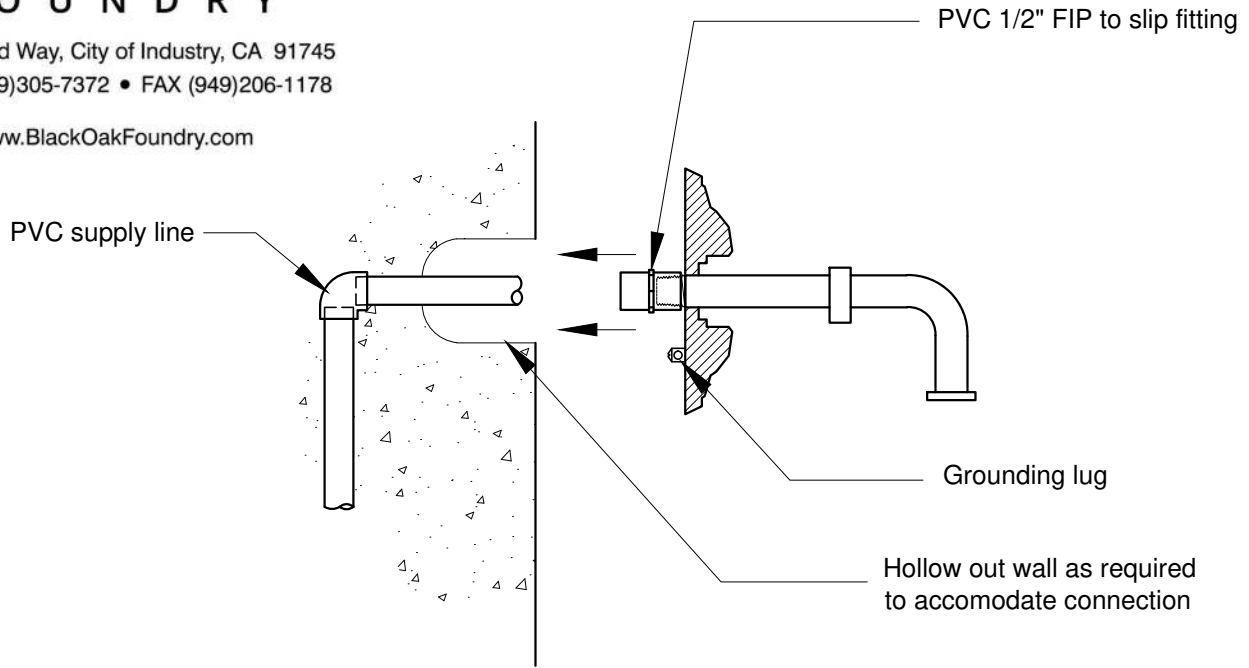

BLACK OAK FOUNDRY

16205 Ward Way, City of Industry, CA 91745
Phone (949)305-7372 • FAX (949)206-1178

www.BlackOakFoundry.com

NOTE:

This drawing is only a guide to be used in planning the placement and layout of the spout. When laying out the final location of the plumbing and mounting studs, use the exact piece that will be installed.