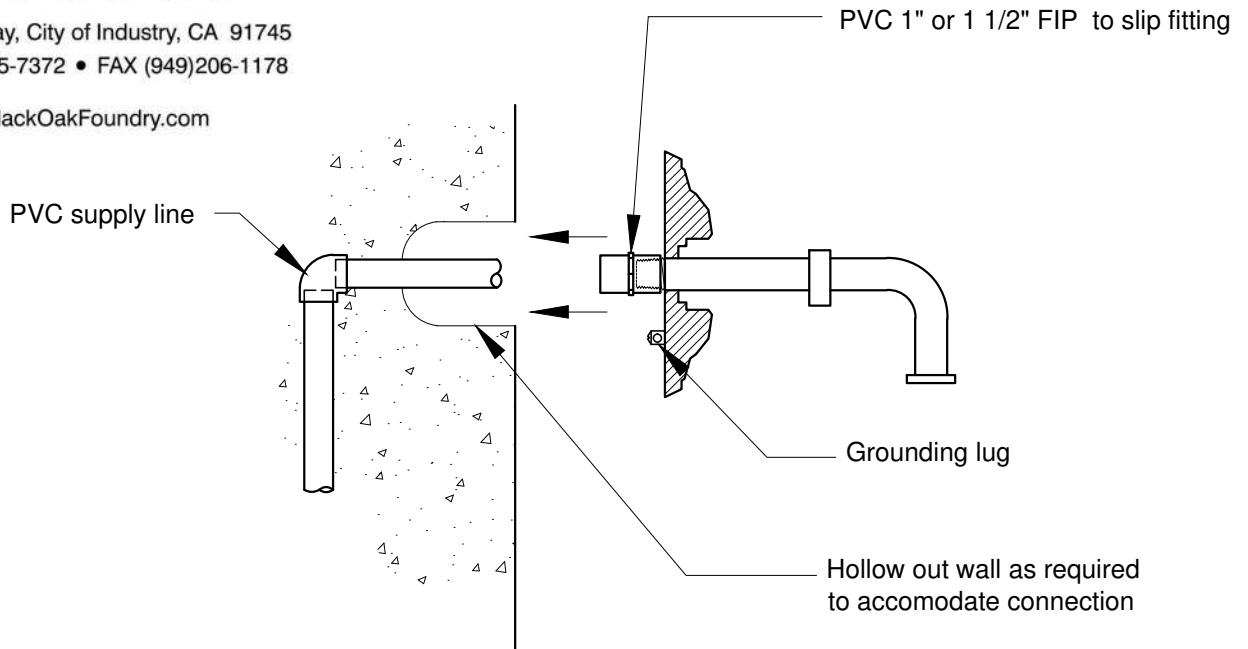

16205 Ward Way, City of Industry, CA 91745
 Phone (949)305-7372 • FAX (949)206-1178

www.BlackOakFoundry.com

NOTE:

This drawing is only a guide to be used in planning the placement and layout of the spout. When laying out the final location of the plumbing and mounting studs, use the exact piece that will be installed.