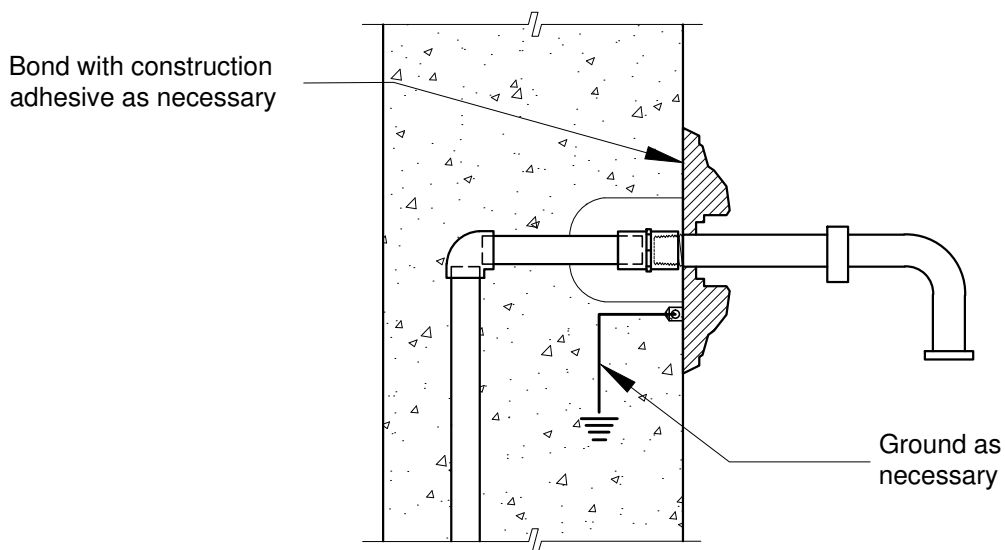

16205 Ward Way, City of Industry, CA 91745
 Phone (949)305-7372 • FAX (949)206-1178

www.BlackOakFoundry.com

NOTE:

This drawing is only a guide to be used in planning the placement and layout of the spout. When laying out the final location of the plumbing and mounting studs, use the exact piece that will be installed.