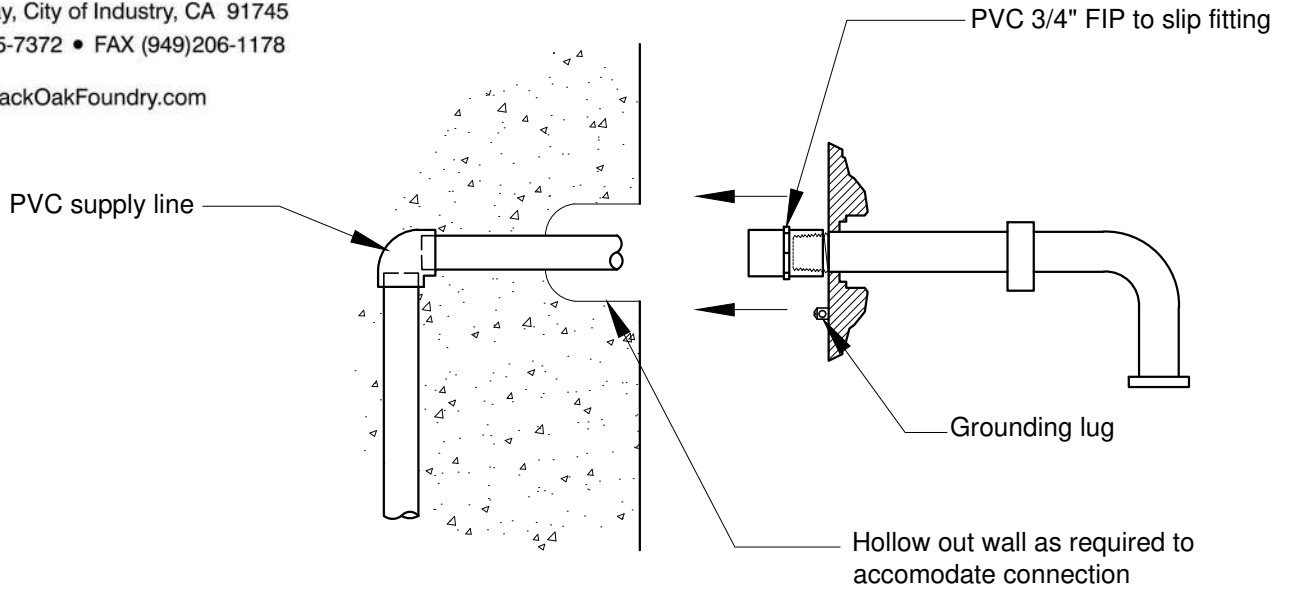

16205 Ward Way, City of Industry, CA 91745
Phone (949)305-7372 • FAX (949)206-1178

www.BlackOakFoundry.com

NOTE: This drawing is only a guide to be used in planning the placement and layout of the spout. When laying out the final location of the plumbing and mounting studs, use the exact piece that will be installed.