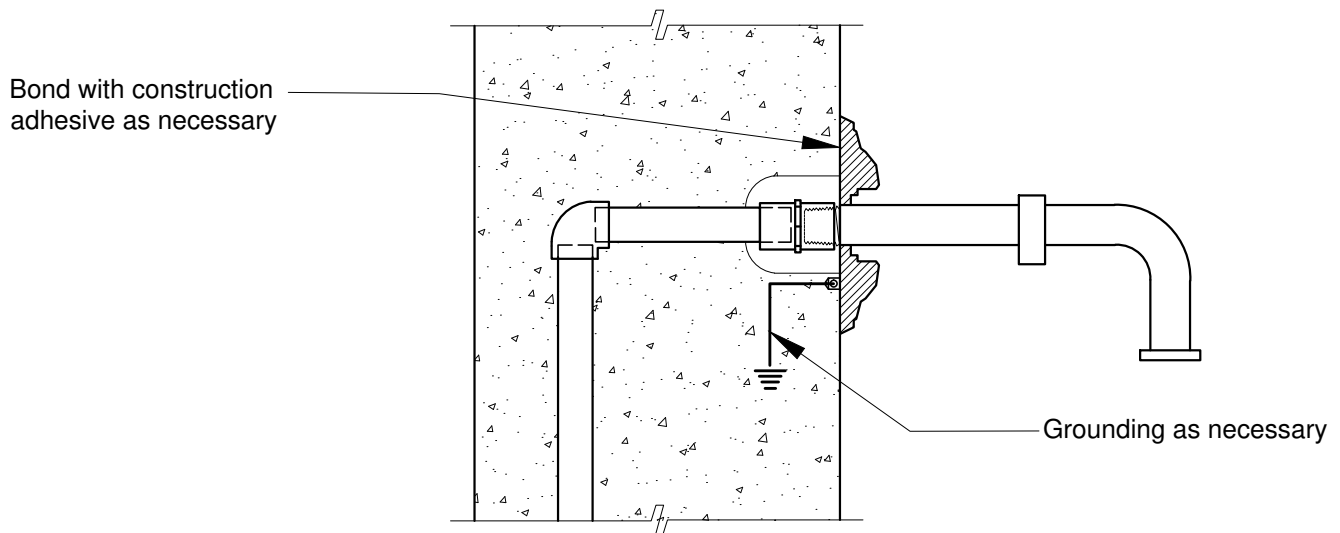

16205 Ward Way, City of Industry, CA 91745
Phone (949)305-7372 • FAX (949)206-1178

www.BlackOakFoundry.com

NOTE: This drawing is only a guide to be used in planning the placement and layout of the spout. When laying out the final location of the plumbing and mounting studs, use the exact piece that will be installed.