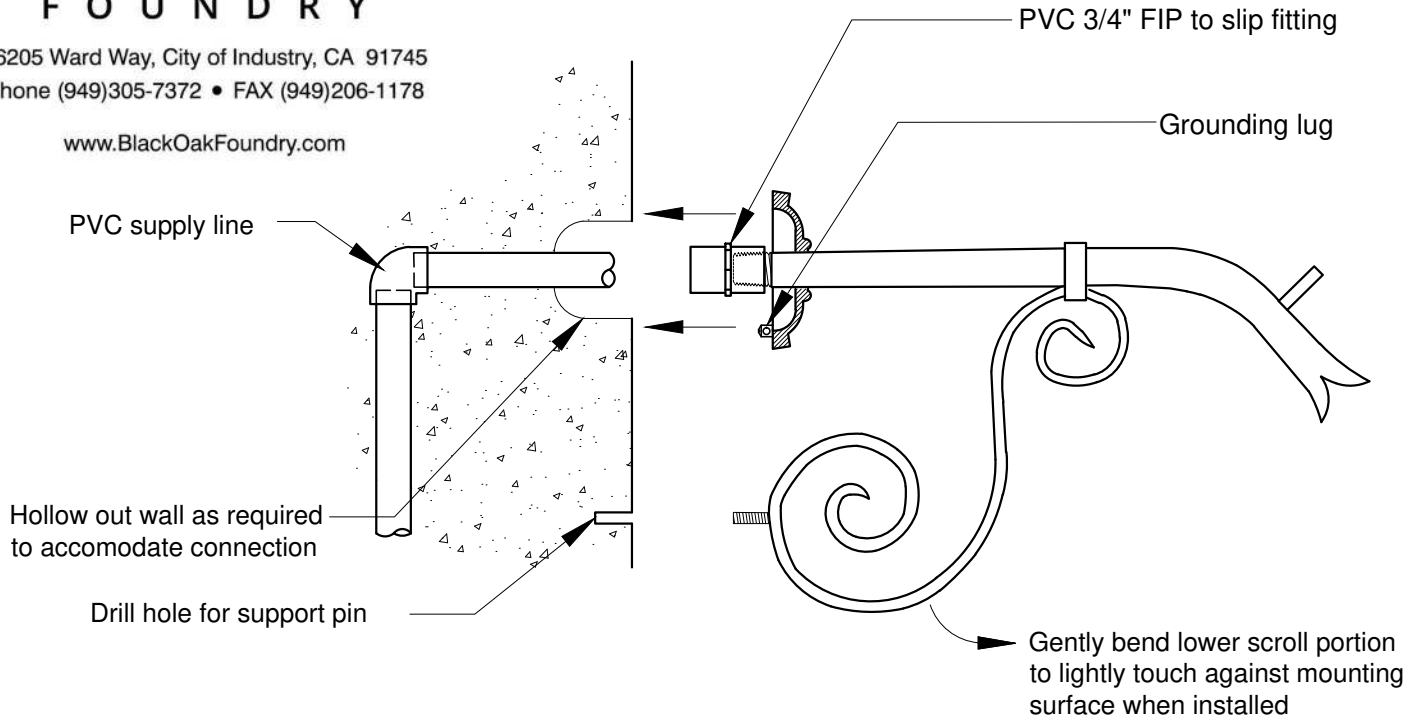

16205 Ward Way, City of Industry, CA 91745
 Phone (949)305-7372 • FAX (949)206-1178

www.BlackOakFoundry.com

NOTE:

This drawing is only a guide to be used in planning the placement and layout of the spout. When laying out the final location of the plumbing and mounting studs, use the exact piece that will be installed.