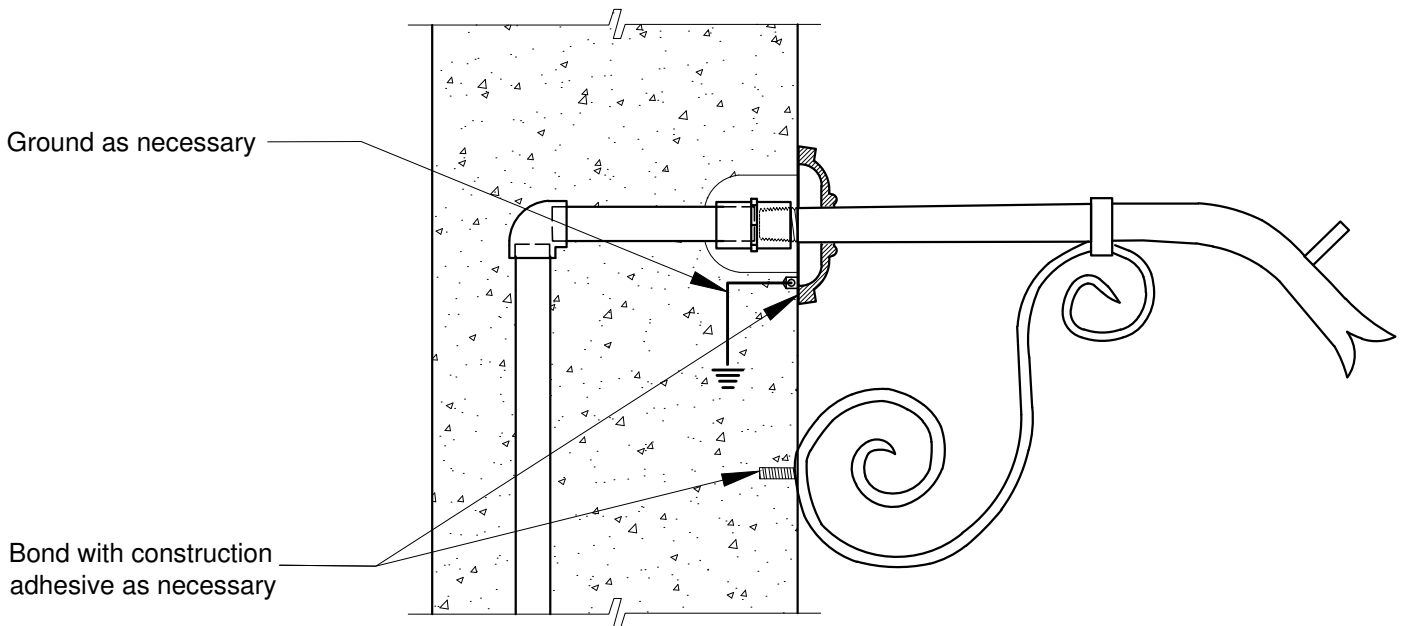

16205 Ward Way, City of Industry, CA 91745
 Phone (949)305-7372 • FAX (949)206-1178

www.BlackOakFoundry.com

NOTE:

This drawing is only a guide to be used in planning the placement and layout of the spout. When laying out the final location of the plumbing and mounting studs, use the exact piece that will be installed.