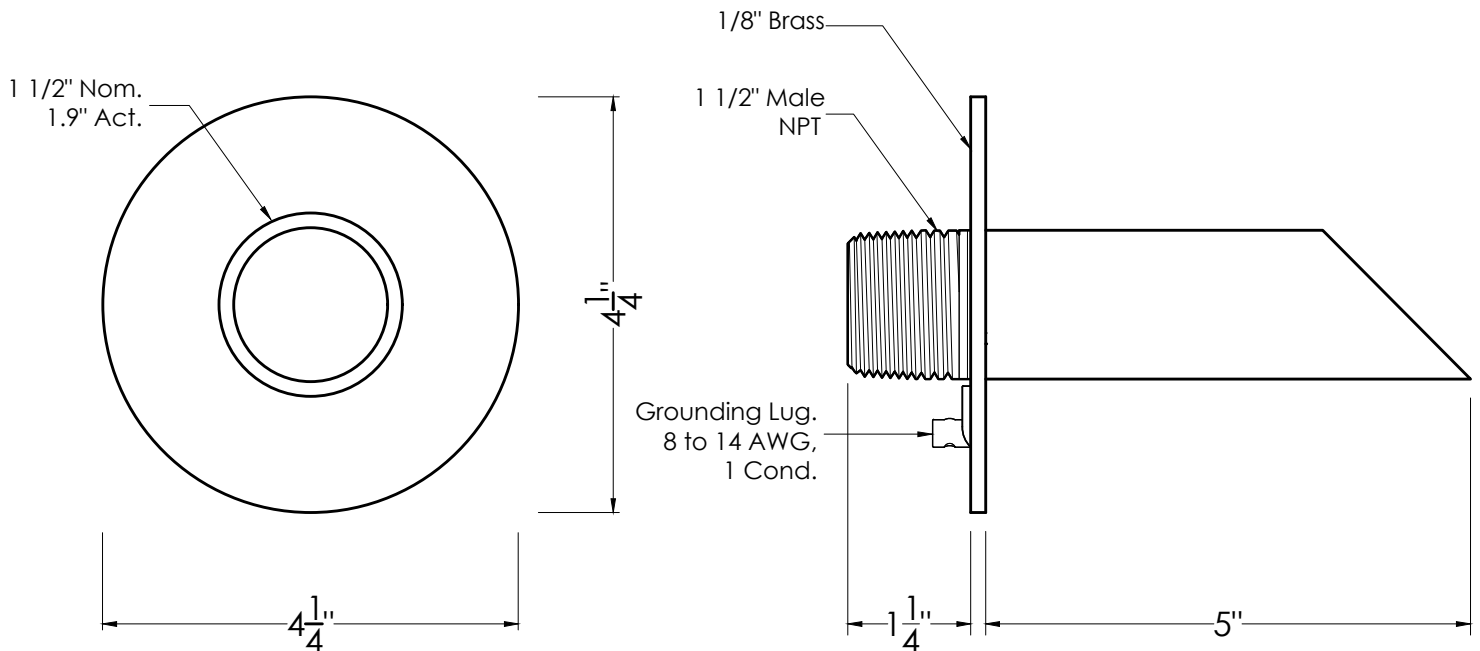

Black Oak Foundry

4757 South Crestview Road
Atoka, OK 74525
(949) 305-7372

Sales@BlackOakFoundry.com
www.BlackOakFoundry.com

Deco Wall Scupper w/ Round Backplate - 1.5"

SKU: S901

NOT TO SCALE

SPECIFICATIONS:

Product Weight	:	1.5 lbs
Product Dimensions	:	5 in. Projection x 4 1/4 in. Round Black Plate
Material	:	Brass
Connection	:	1-1/2 in. Male NPT
Flow	:	3-5 GPM
Grounding Lug	:	Yes

FINISHES:

<input type="checkbox"/> Oil Rubbed Bronze	<input type="checkbox"/> Pewter
<input type="checkbox"/> Almost Black	<input type="checkbox"/> Penny Copper
<input type="checkbox"/> Distressed Copper	<input type="checkbox"/> In The Raw
<input type="checkbox"/> Antique Brass	<input type="checkbox"/> Special Finish

<https://blackoakfoundry.com/product/deco-brass-wall-scupper-w-round-backplate-1-5/>

NOTES:

1. Installation to be completed in accordance to all applicable building codes.
2. Actual product may vary slightly from this drawing.