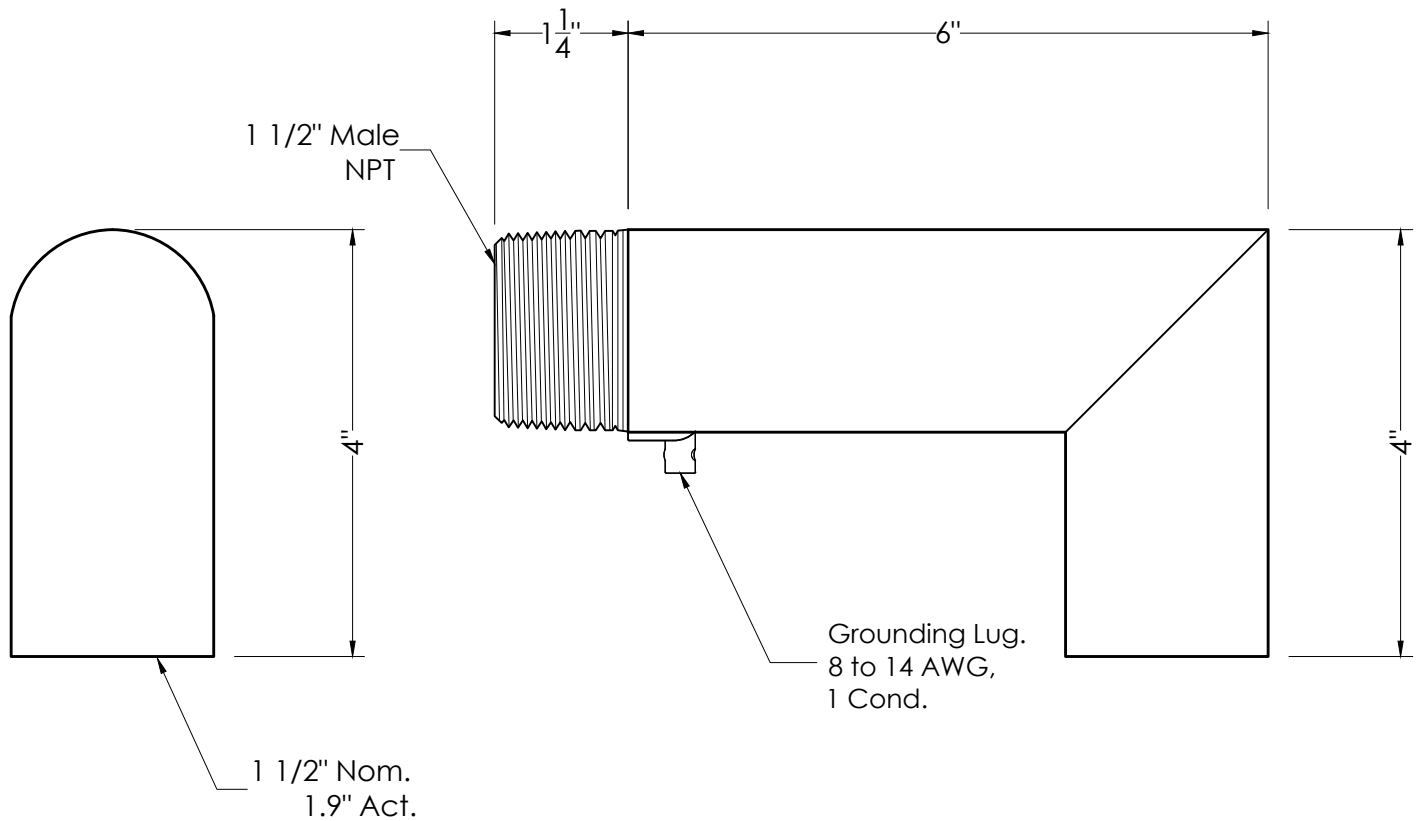

Black Oak Foundry

4757 South Crestview Road
Atoka, OK 74525
(949) 305-7372

Sales@BlackOakFoundry.com
www.BlackOakFoundry.com

Deco 90 Degree Downspout - 1.5"

SKU: S931

NOT TO SCALE

SPECIFICATIONS:

Product Weight	: 2.0 lbs
Product Dimensions	: 6 in. Projection x 1.5 in. Spout Diameter
Material	: Brass
Connection	: 1-1/2 in. Male NPT
Flow	: 3-5 GPM
Grounding Lug	: Yes

<https://blackoakfoundry.com/product/deco-90-degree-downspout-1-5/>

NOTES:

1. Installation to be completed in accordance to all applicable building codes.
2. Actual product may vary slightly from this drawing.