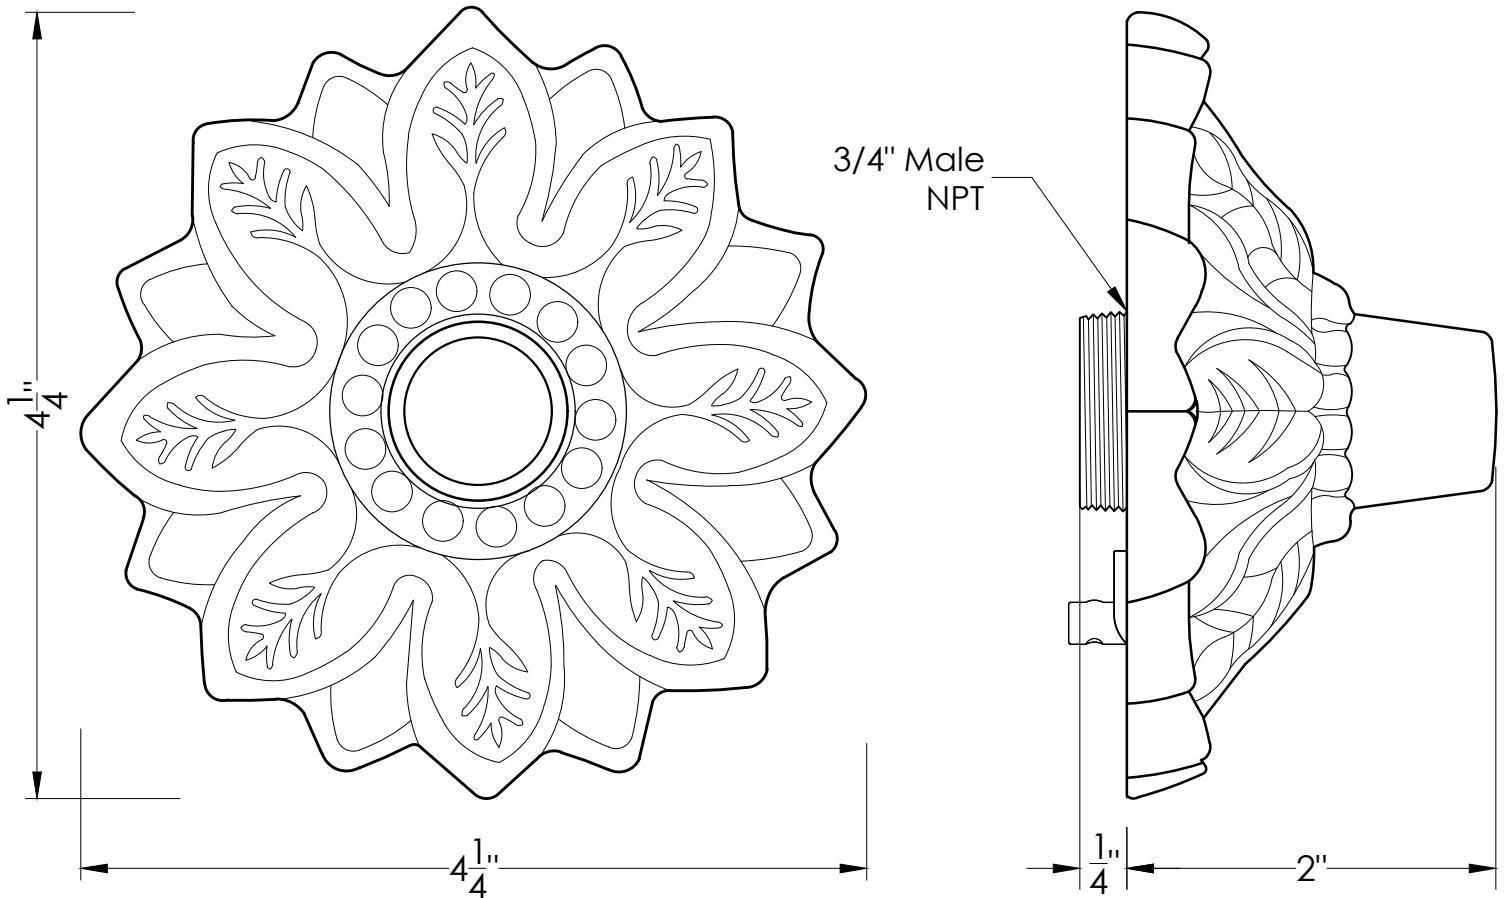

## Nikila Emitter - Large

SKU: S81

NOT TO SCALE

### SPECIFICATIONS:

Product Weight	:	1.5 lbs
Product Dimensions	:	2 in. Projection x 4.25 in. Back Plate Diameter
Material	:	Bronze
Connection	:	3/4 in. Male NPT
Flow	:	2-3 GPM
Grounding Lug	:	Yes