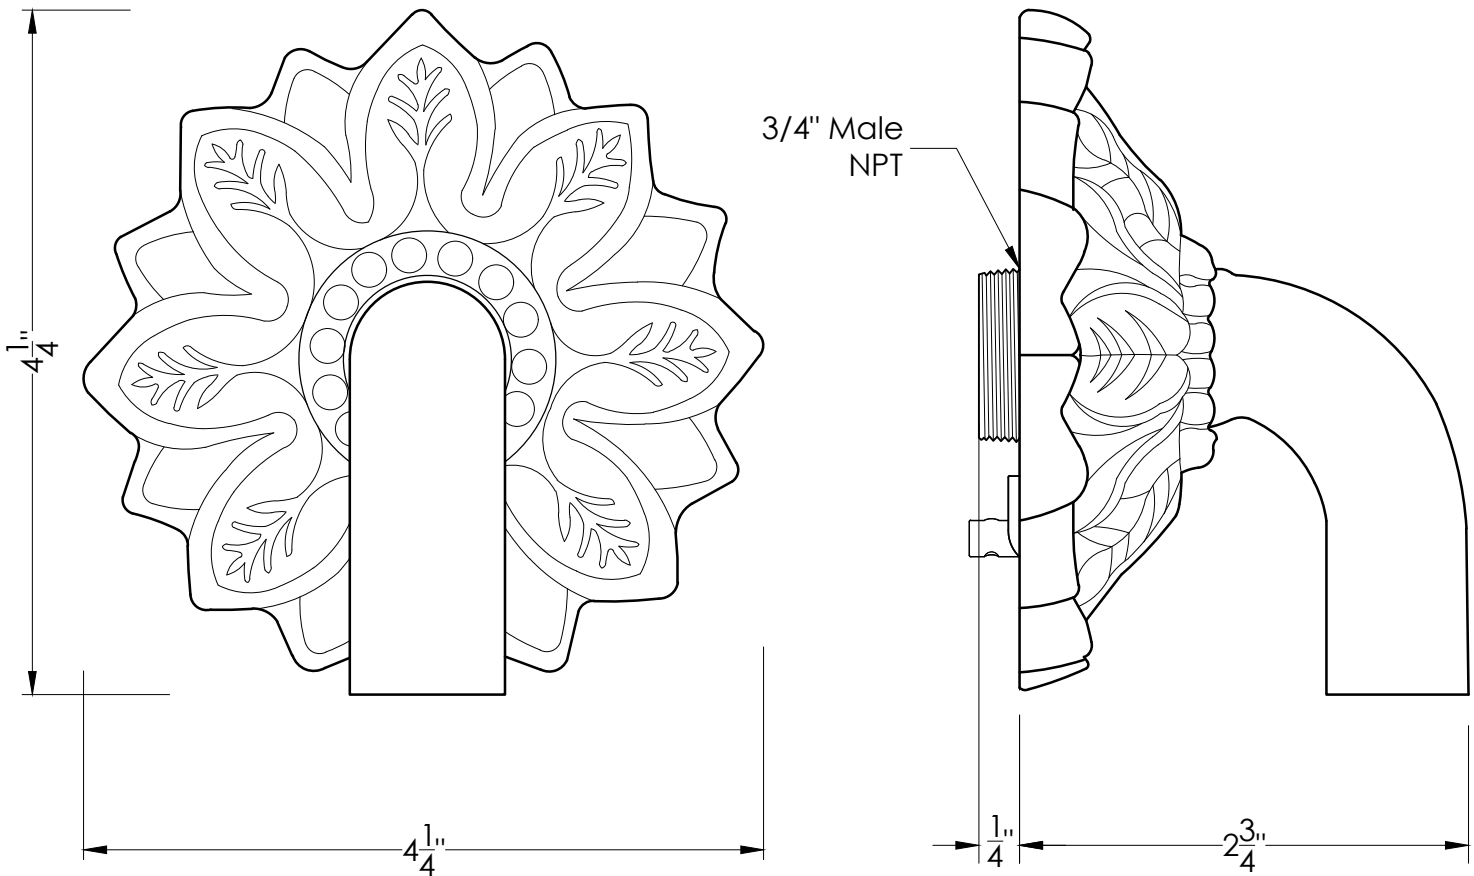

NOT TO SCALE

SPECIFICATIONS:

Product Weight	:	1.5 lbs
Product Dimensions	:	2 in. Projection x 4.25 in. Back Plate Diameter
Material	:	Bronze
Connection	:	3/4 in. Male NPT
Flow	:	2-3GPM
Grounding Lug	:	Yes