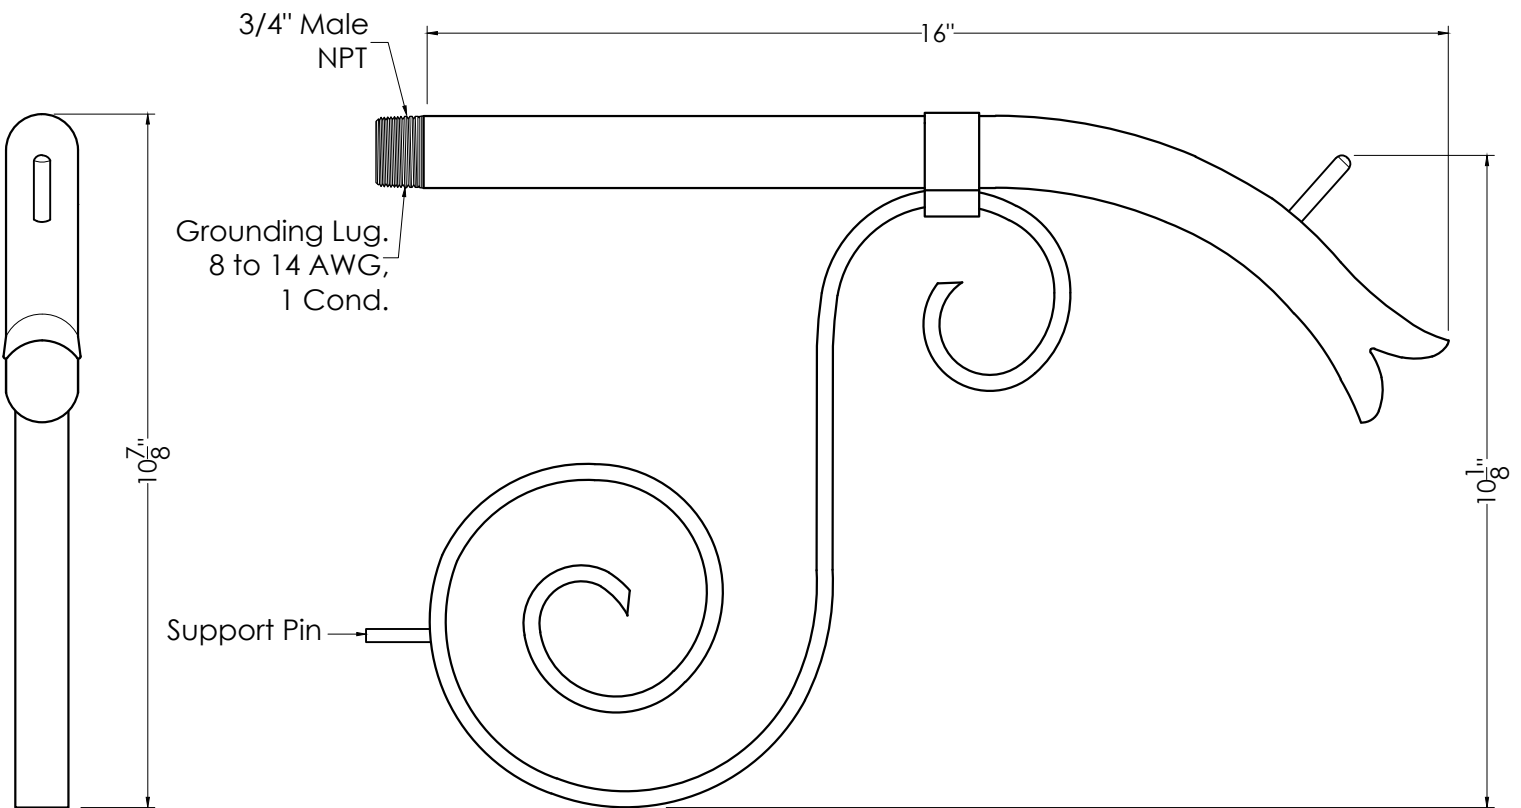

NOT TO SCALE

SPECIFICATIONS:

Product Weight : 4 lbs
Product Dimensions : 16 in. Projection x 6.5 in. Back Plate Diameter x 10.125 in. Height
Material : Copper
Connection : 3/4 in. Male NPT
Flow : 2-3 GPM
Grounding Lug : No