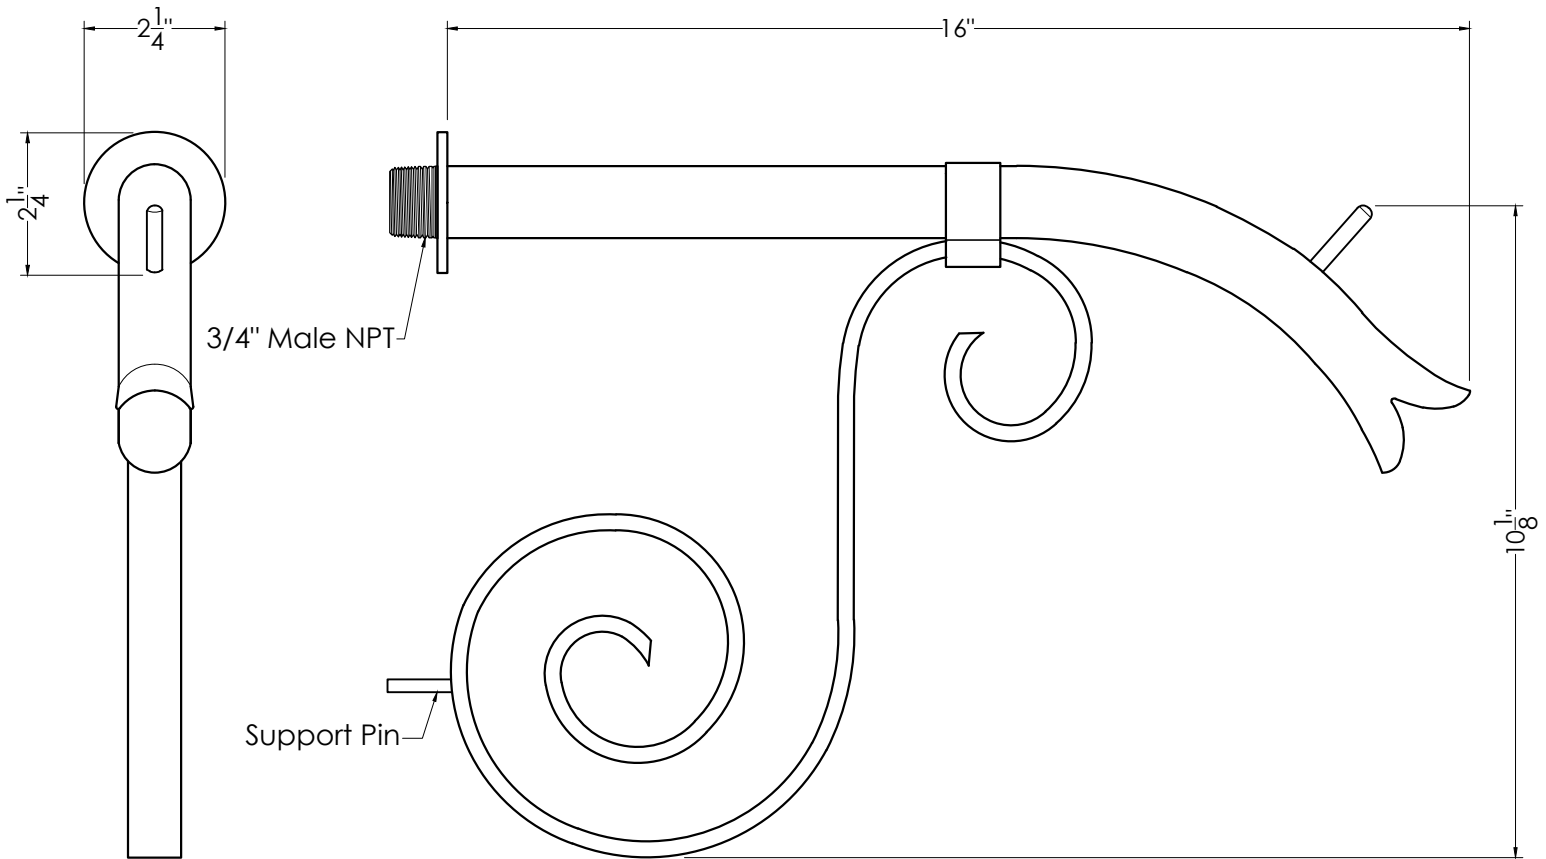

## Courtyard Spout - Large w/ Mini Backplate

SKU: S7610

NOT TO SCALE

### SPECIFICATIONS:

Product Weight : 4 lbs  
Product Dimensions : 16 in. Projection x 2.2 in. Back Plate Diameter x 10.125 in. Height  
Material : Copper  
Connection : 3/4 in. Male NPT  
Flow : 2-3 GPM  
Grounding Lug : No