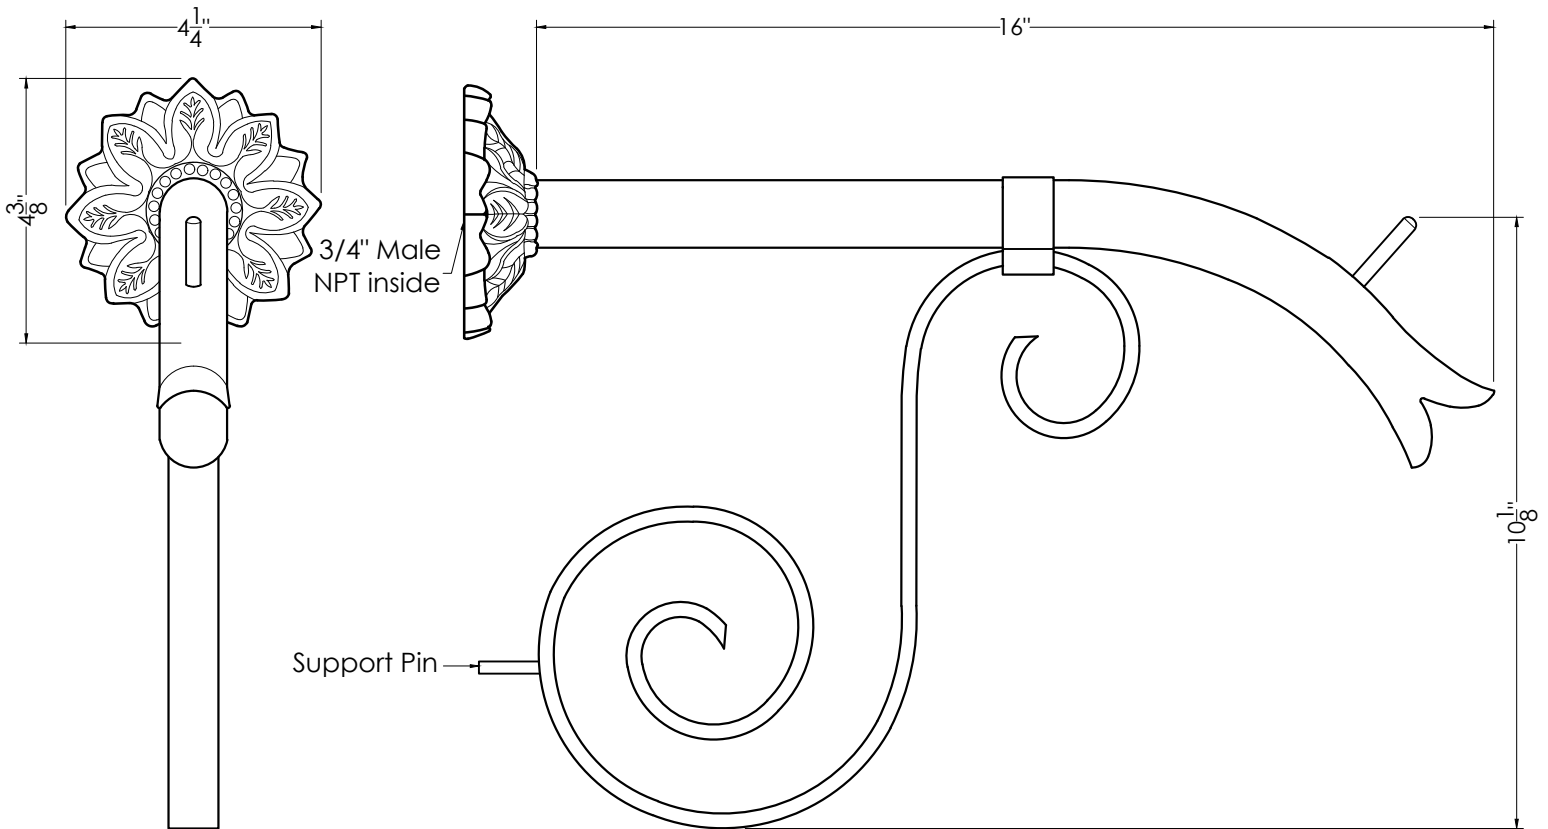

Black Oak Foundry

4757 South Crestview Road
Atoka, OK 74525
(949) 305-7372

Sales@BlackOakFoundry.com
www.BlackOakFoundry.com

Courtyard Spout - Large w/ Nikila

SKU: S7681-PC

NOT TO SCALE

SPECIFICATIONS:

Product Weight : 5 lbs
Product Dimensions : 16 in. Projection x 4.25 in. Back Plate Diameter x 10.125 in. Height
Material : Copper-Bronze
Connection : 3/4 in. Male NPT
Flow : 2-3 GPM
Grounding Lug : No unless requested

<https://blackoakfoundry.com/product/courtyard-spout-large-w-large-nikila/>

FINISHES:

- | | |
|--|---|
| <input type="checkbox"/> Oil Rubbed Bronze | <input type="checkbox"/> Pewter |
| <input type="checkbox"/> Almost Black | <input type="checkbox"/> Penny Copper |
| <input type="checkbox"/> Distressed Copper | <input type="checkbox"/> In The Raw |
| <input type="checkbox"/> Antique Brass | <input type="checkbox"/> Special Finish |