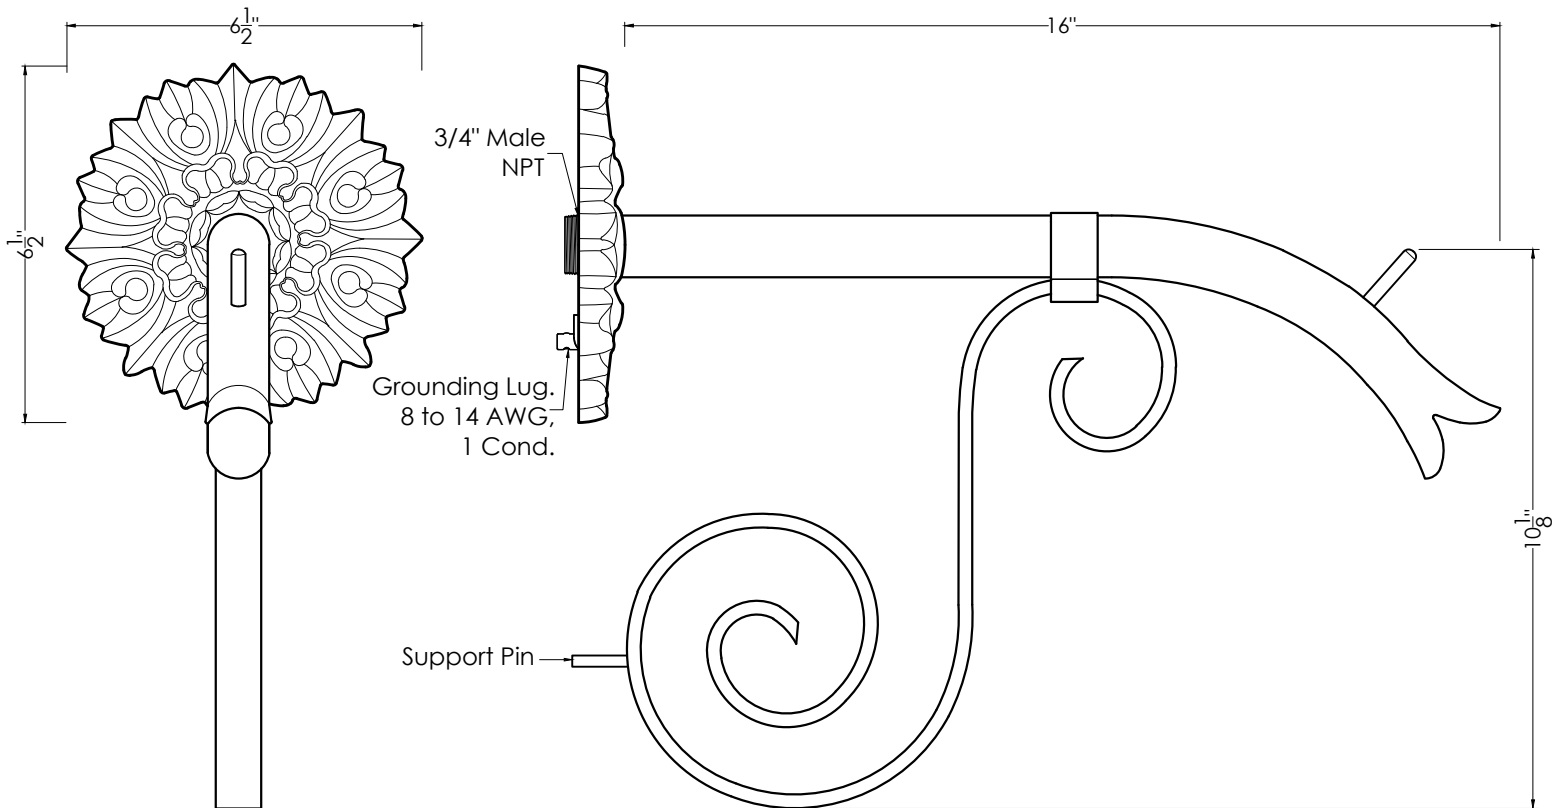

NOT TO SCALE

SPECIFICATIONS:

Product Weight : 8 lbs
 Product Dimensions : 16 in. Projection x 6.5 in. Back Plate Diameter x 10.125 in. Height
 Material : Copper-Bronze
 Connection : 3/4 in. Male NPT
 Flow : 2-3 GPM
 Grounding Lug : Yes