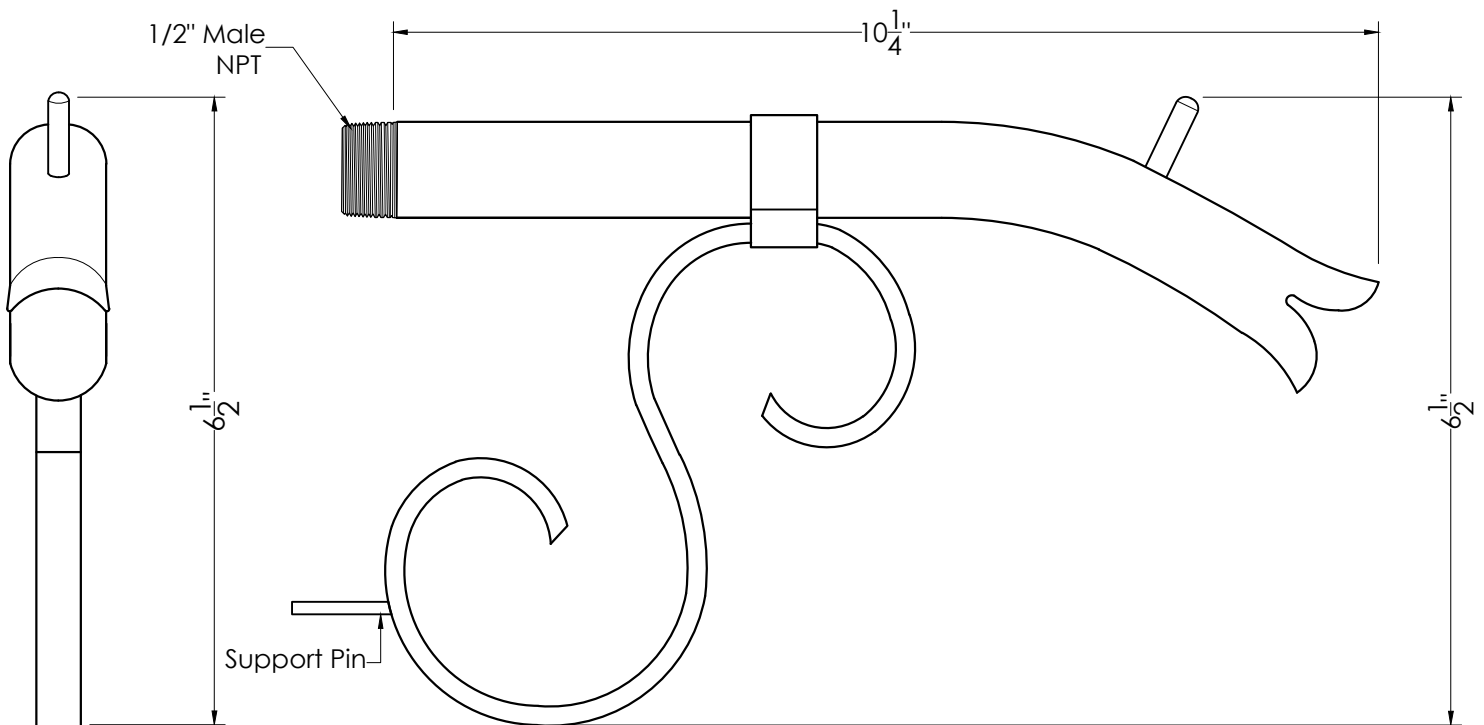

NOT TO SCALE

SPECIFICATIONS:

Product Weight : 1.0 lbs
Product Dimensions : 10.25 in. Projection x 1 in. Spout Diameter x 6.5 in. Height
Material : Copper
Connection : 1/2 in. Male NPT
Flow : 1-2 GPM
Grounding Lug : No