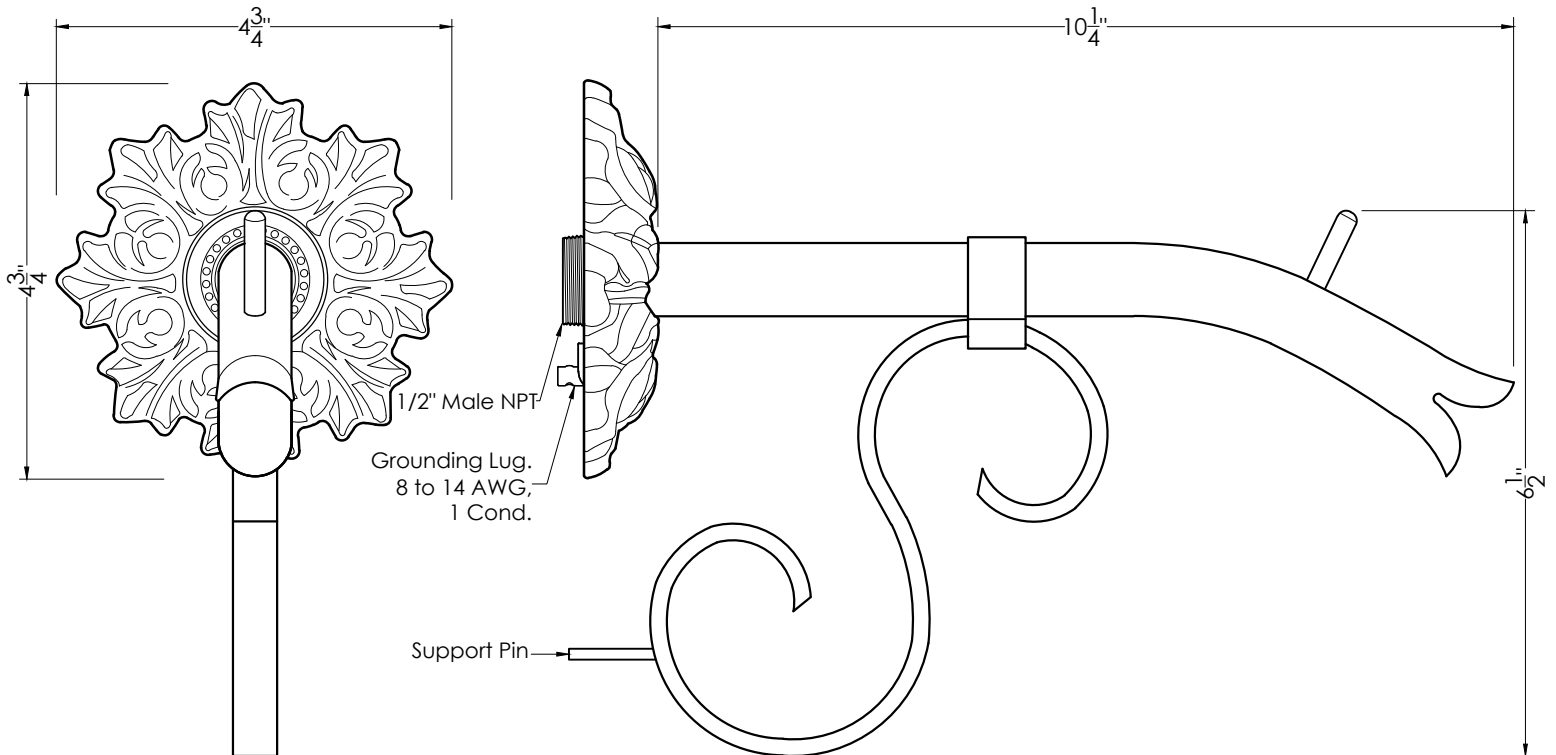

Black Oak Foundry

4757 South Crestview Road
Atoka, OK 74525
(949) 305-7372

Sales@BlackOakFoundry.com
www.BlackOakFoundry.com

Courtyard Spout - Small w/ Bordeaux

SKU: S7584

NOT TO SCALE

SPECIFICATIONS:

Product Weight : 3 lbs
Product Dimensions : 10.25 in. Projection x 4.75 in. Back Plate Diameter x 6.5 in. Height
Material : Copper-Bronze
Connection : 1/2 in. Male NPT
Flow : 1-2 GPM
Grounding Lug : Yes

<https://blackoakfoundry.com/product/courtyard-spout-small-w-bordeaux/>

FINISHES:

- | | |
|--------------------------------------------|-----------------------------------------|
| <input type="checkbox"/> Oil Rubbed Bronze | <input type="checkbox"/> Pewter |
| <input type="checkbox"/> Almost Black | <input type="checkbox"/> Penny Copper |
| <input type="checkbox"/> Distressed Copper | <input type="checkbox"/> In The Raw |
| <input type="checkbox"/> Antique Brass | <input type="checkbox"/> Special Finish |