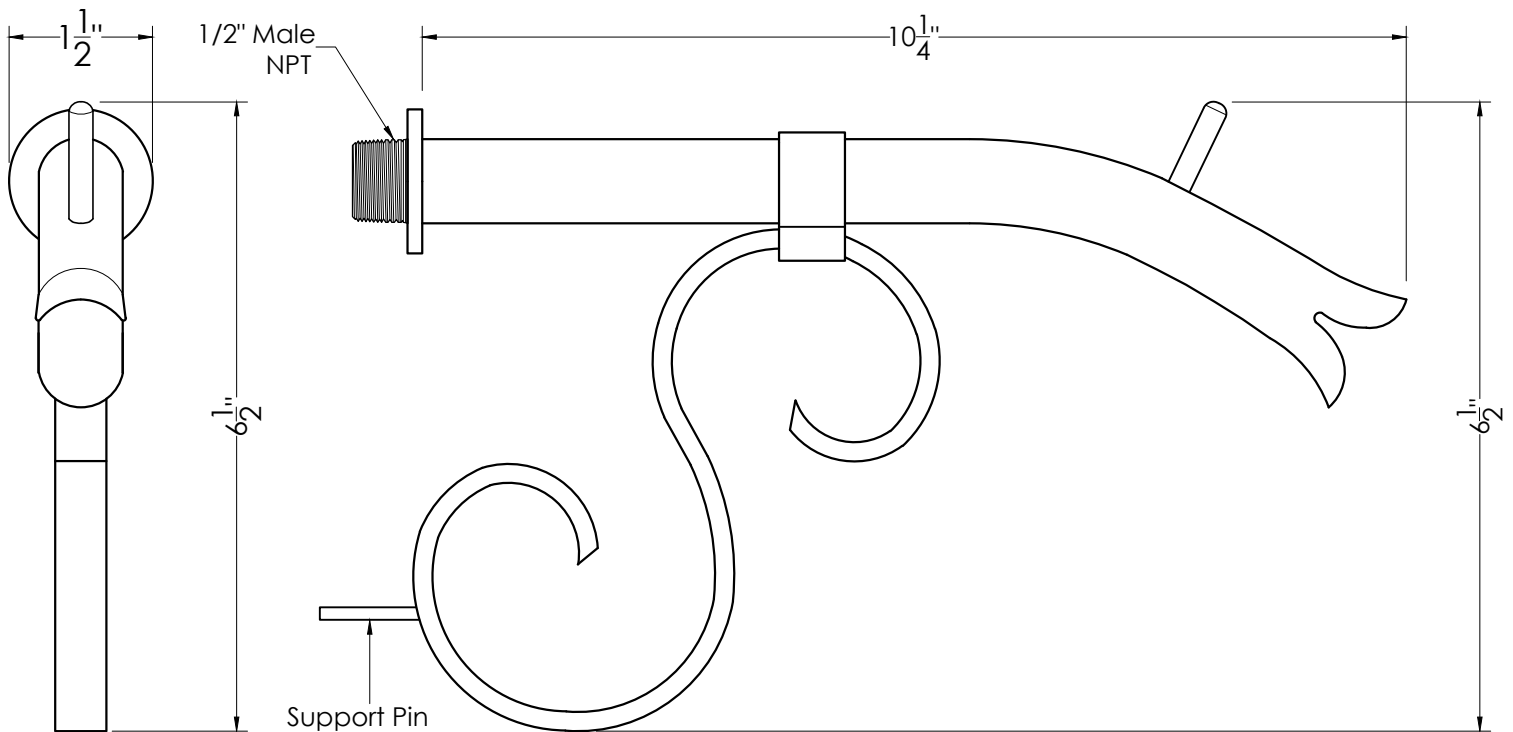

NOT TO SCALE

SPECIFICATIONS:

Product Weight : 1.0 lbs
Product Dimensions : 10.25 in. Projection x 1.5 in. Back Plate Diameter x 6.5 in. Height
Material : Copper
Connection : 1/2 in. Male NPT
Flow : 1-2 GPM
Grounding Lug : No