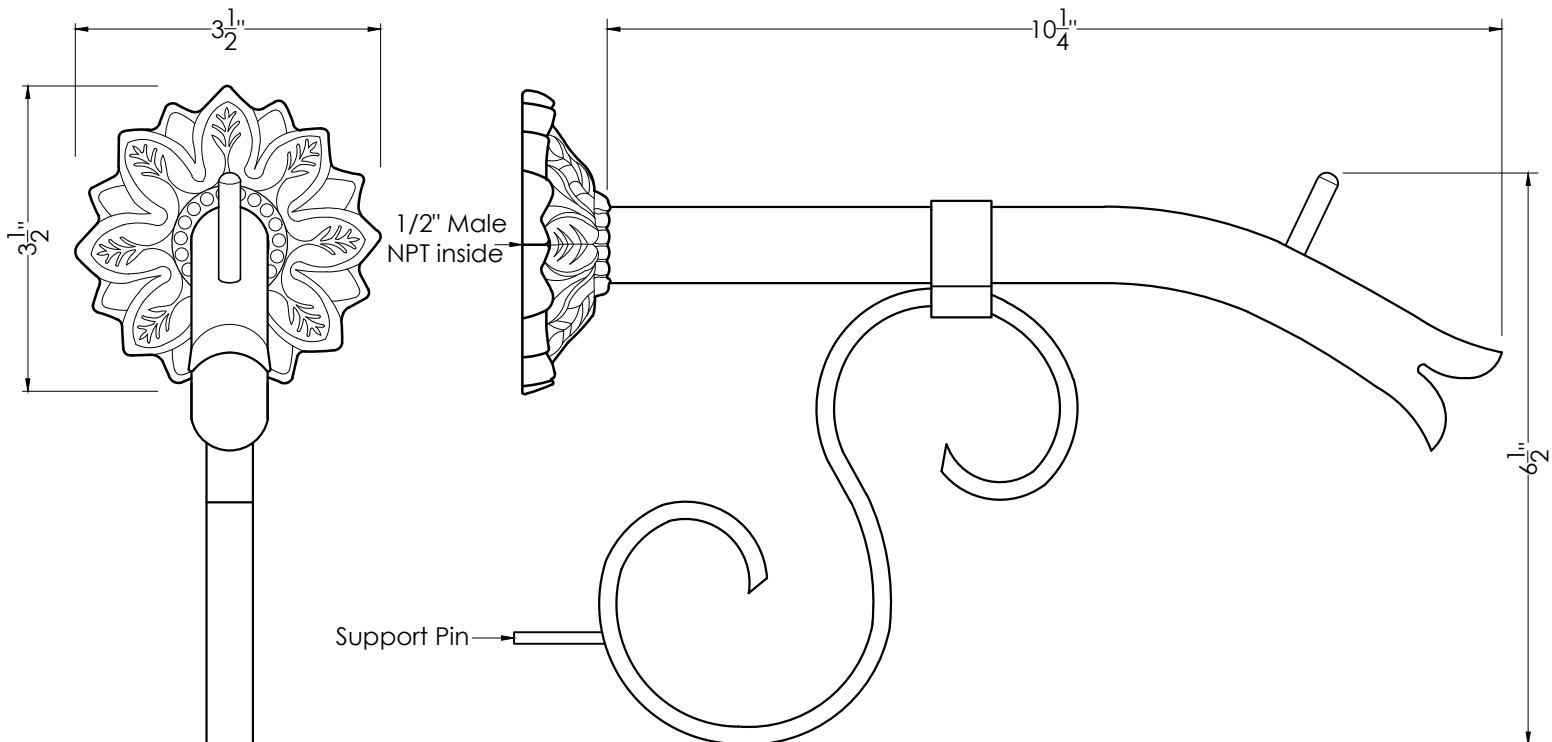

Black Oak Foundry

4757 South Crestview Road
Atoka, OK 74525
(949) 305-7372

Sales@BlackOakFoundry.com
www.BlackOakFoundry.com

Courtyard Spout - Small w/ Nikila

SKU: S7580

NOT TO SCALE

SPECIFICATIONS:

Product Weight : 1.5 lbs
Product Dimensions : 10.25 in. Projection x 3.5 in. Back Plate Diameter x 6.5 in. Height
Material : Copper-Bronze
Connection : 1/2 in. Male NPT
Flow : 1-2 GPM
Grounding Lug : No unless requested

<https://blackoakfoundry.com/product/courtyard-spout-small-w-small-nikila/>

FINISHES:

- | | |
|--|---|
| <input type="checkbox"/> Oil Rubbed Bronze | <input type="checkbox"/> Pewter |
| <input type="checkbox"/> Almost Black | <input type="checkbox"/> Penny Copper |
| <input type="checkbox"/> Distressed Copper | <input type="checkbox"/> In The Raw |
| <input type="checkbox"/> Antique Brass | <input type="checkbox"/> Special Finish |