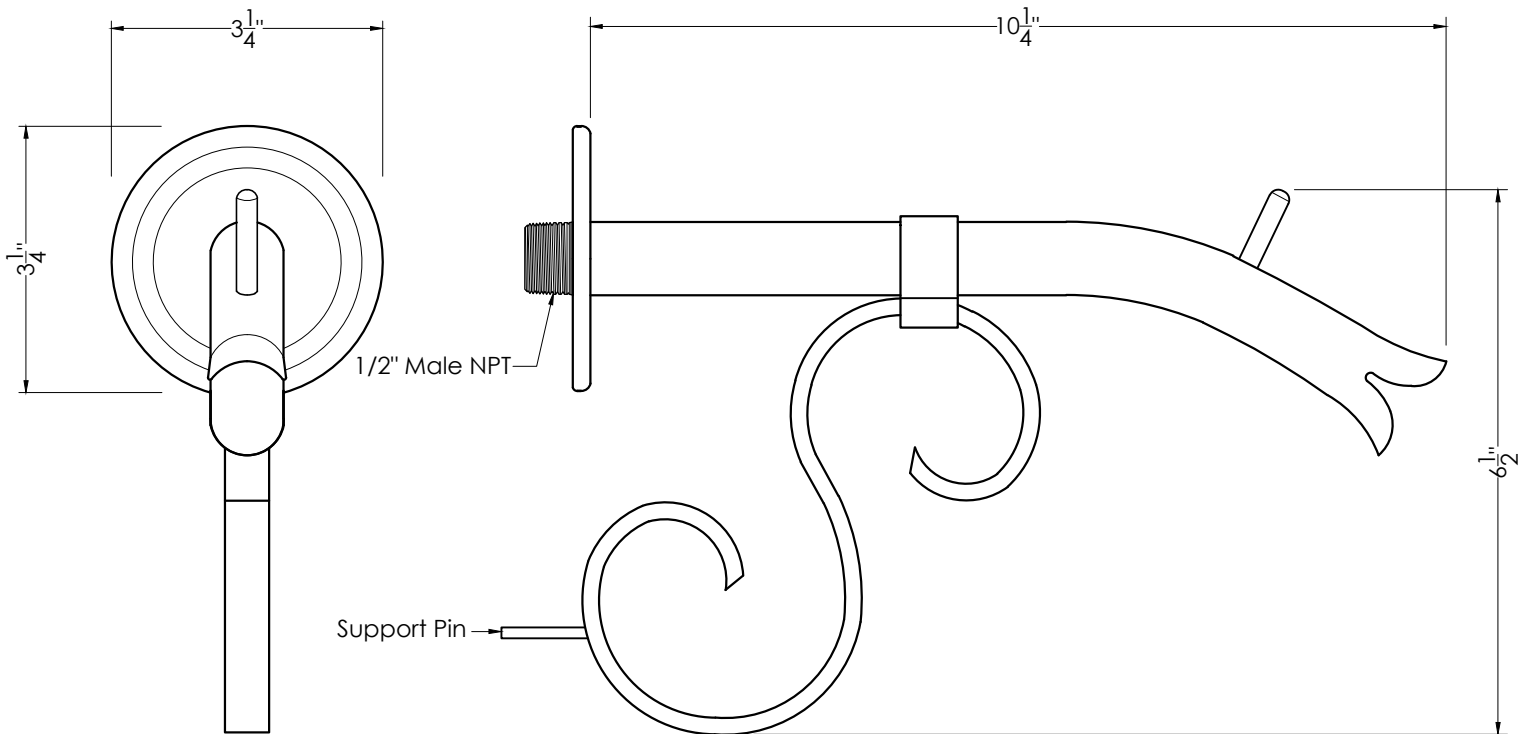

NOT TO SCALE

SPECIFICATIONS:

Product Weight : 1.5 lbs
Product Dimensions : 10.25 in. Projection x 3.25 in. Back Plate Diameter x 6.5 in. Height
Material : Copper-Brass
Connection : 1/2 in. Male NPT
Flow : 3-5 GPM
Grounding Lug : No unless requested