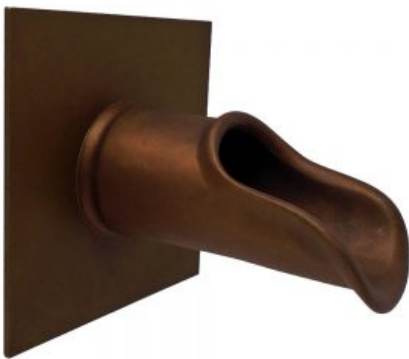

[Read More](#)

SKU: B333-32

Price: \$1,215.00 - \$1,715.00

COURTYARD SPOUT - SMALL

The small Courtyard Spout is an elegant 100% copper version of handmade spouts found in old-world Europe and used throughout the ages. It is suitable for use as a solitary emitter and is an ideal...

[Read More](#)

SKU: S7500

Price: \$145.00 - \$205.00

NIKILA SPOUT - LARGE

The Nikila Spout is both humble and elegant. With its prominent design, natural flower motif, and downward streaming water flow, the Nikila is a perfect water feature for architectural and/or...

[Read More](#)

SKU: S81-A

Price: \$145.00 - \$175.00

TUSCANY SPOUT

The Tuscany Spout is similar to the Venetian, but has a different spout opening. Every bit as glamorous as the centuries-old fountains in Italy, the Tuscany Spout is the ultimate choice to...

[Read More](#)

SKU: S20

Price: \$829.00 - \$835.00

ROMAN SCUPPER WITH SQUARE BACKPLATE

Inspired by ancient Greco-Roman architecture, the bronze Roman Scupper with square backplate is a popular water feature with the design community for its uniquely chic and classical accent.