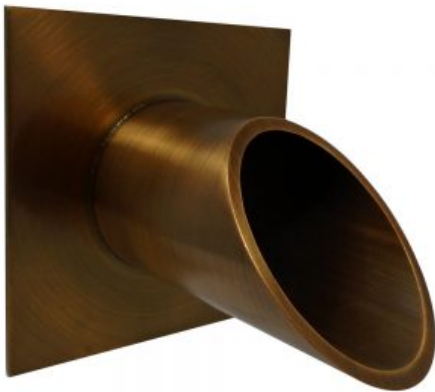

The Deco...

[Read More](#)

SKU: S903

Price: \$375.00 - \$449.00

DECO WALL SCUPPER W/ ROUND BACKPLATE - 2.0"

The 2-inch Deco Wall Scupper is perhaps the most versatile scupper Black Oak Foundry offers. The sleek design complements every water feature style from classic to contemporary.

The Deco Wall...

[Read More](#)

SKU: S902

Price: \$290.00 - \$364.00

DECO WALL SCUPPER W/ SQUARE BACKPLATE - 1.5"

The 1 1/2-inch Deco Wall Scupper is perhaps the most versatile scupper Black Oak Foundry offers. The sleek design complements every water feature style from classic to contemporary.

The Deco...

[Read More](#)

SKU: S921

Price: \$225.00 - \$299.00

DECO WALL SCUPPER W/ SQUARE BACKPLATE - 2.5"

The 2 1/2-inch Deco Wall Scupper is perhaps the most versatile scupper Black Oak Foundry offers. The sleek design complements every water feature style from classic to contemporary.

The Deco...

[Read More](#)

SKU: S923

Price: \$375.00 - \$449.00

DECO WALL SCUPPER W/ SQUARE BACKPLATE - 2.0"

The 2-inch Deco Wall Scupper is perhaps the most versatile scupper Black Oak Foundry offers. The sleek design complements every water feature style from classic to contemporary.