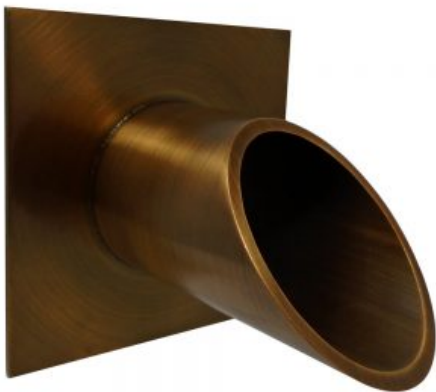

### CLASSICO BOWL - 32

The majestic Classico Bowl's formal egg and dart design is a prominent eye-catching centerpiece to any pool, spa or outdoor fountain. The Classico 32-inch can serve as a bottom basin or as a...

## DECO WALL SCUPPER W/ ROUND BACKPLATE - 2.0"

The 2-inch Deco Wall Scupper is perhaps the most versatile scupper Black Oak Foundry offers. The sleek design complements every water feature style from classic to contemporary.

## DECO WALL SCUPPER W/ SQUARE BACKPLATE - 1.5"

The 1 1/2-inch Deco Wall Scupper is perhaps the most versatile scupper Black Oak Foundry offers. The sleek design complements every water feature style from classic to contemporary.

## DECO WALL SCUPPER W/ SQUARE BACKPLATE - 2.5"

The 2 1/2-inch Deco Wall Scupper is perhaps the most versatile scupper Black Oak Foundry offers. The sleek design complements every water feature style from classic to contemporary.