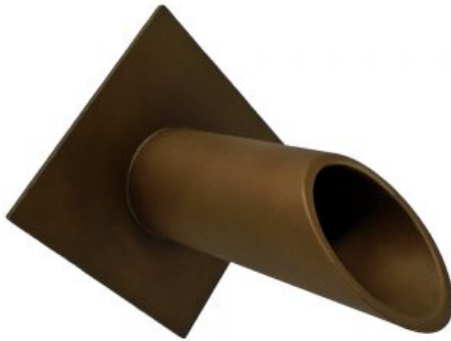

### CLASSICO BOWL - 24

The versatile and popular 24-inch Classico Bowl's formal egg and dart design with 3 scuppers is an eye-catching piece and a beautiful addition to any pool, spa or outdoor fountain. It serves as...

### CLASSICO BOWL - 32

The majestic Classico Bowl's formal egg and dart design is a prominent eye-catching centerpiece to any pool, spa or outdoor fountain. The Classico 32-inch can serve as a bottom basin or as a...

### DECO WALL SCUPPER W/ DIAMOND BACKPLATE - 1.5"

The 1 1/2-inch Deco Wall Scupper is perhaps the most versatile scupper Black Oak Foundry offers. The sleek design complements every water feature style from classic to contemporary.

### DECO WALL SCUPPER W/ DIAMOND BACKPLATE - 2.5"

The 2 1/2-inch Deco Wall Scupper is perhaps the most versatile scupper Black Oak Foundry offers. The sleek design complements every water feature style from classic to contemporary.