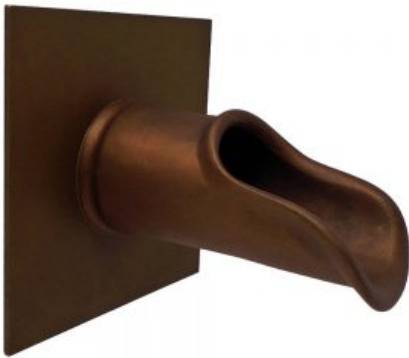

## NAPA SCUPPER

The style and décor of the Napa Valley shares influence with the centuries-old Mediterranean, Italian and French countryside.

The Napa Scupper is a wall mounted spout with a short projection...

[Read More](#)

**SKU:** S62

**Price:** \$265.00 - \$335.00